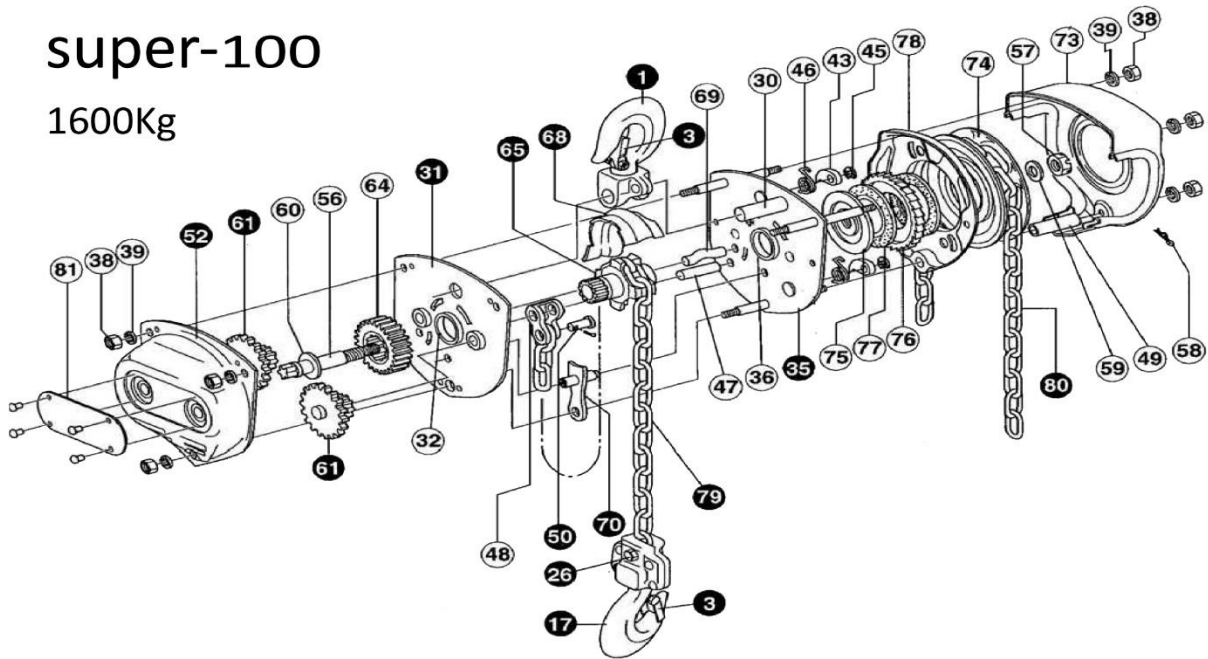

Work made easy.

HOISTING & LIFTING

super-100

1600Kg

ART.No	DESC.	POS
4303001	S100 1,6T 1/100 TOPHOOK ASS'Y	1
4303616	S100 1,6T 3/616 SAFETY LATCH ASS'Y NEW	3
4303015	S100 1,6T 17/600 BOTTOM HOOK ASS'Y	17
4303604	S100 1,6T 26/604 CHAIN STOP BOLT ASS'Y	26
4303105	S100 1,6T 30/105 TOP HOOK PIN	30
4303002	S100 1,6T 31/200 GEAR SIDE PLATE	31
4303411	S100 1,6T 32/411 LOAD BEARING	32
4303003	S100 1,6T 35/220 WHEEL SITE PLATE ASS'Y	35
4303205	S100 1,6T 38/206 GEAR COVER NUT	38
4303206	S100 1,6T 39/207 SPRING WASHER	39
4303510	S100 1,6T 43/510 PAWL	43
4303512	S100 1,6T 46/512 PAWL SPRING [DOUBLE]	46
4303221	S100 1,6T 47/221 ANCHOR PLATE PIN	47
4303225	S100 1,6T 48/225 ANCHOR PLATE	48
4303226	S100 1,6T 50/226 CHAIN STOP PIN ASS'Y	50
4303023	S100 1,6T 52/335 GEAR CASE ASS'Y	52
4303308	S100 1,6T 57/308 CASTLE NUT	57
4303312	S100 1,6T 58/312 CASTLE NUT PIN	58
4303508	S100 1,6T 59/508 CHECK WASHER	59
4303302	S100 1,6T 60/302 RING	60
4303024	S100 1,6T 61/315 2nd & 3rd GEAR ASS'Y	61
4303305	S100 1,6T 64/305 LOAD GEAR	64
4303007	S100 1,6T 65/401 LOAD SHEAVE	65
4303405	S100 1,6T 68A/415 CHAIN GUIDE	68
4303433	S100 1,6T 69/418 CHAIN GUIDE PIN	69
4303027	S100 1,6T 70/439 CHAIN STRIPPER ASSE	70
4303218	S100 1,6T 73/218 HAND WHEEL COVER	73
4303501	S100 1,6T 74/501 HAND CHAIN WHEEL	74
4303505	S100 1,6T 75/505 DISC HUB	75
4303506	S100 1,6T 76/506 RATCHET GEAR	76
4303507	S100 1,6T 77/507 FRICTION DISC [PAIR]	77
4303513	S100 1,6T 78 BRAKE COVER	78
4303301	S100 1,6T 301 PINION GEAR	301